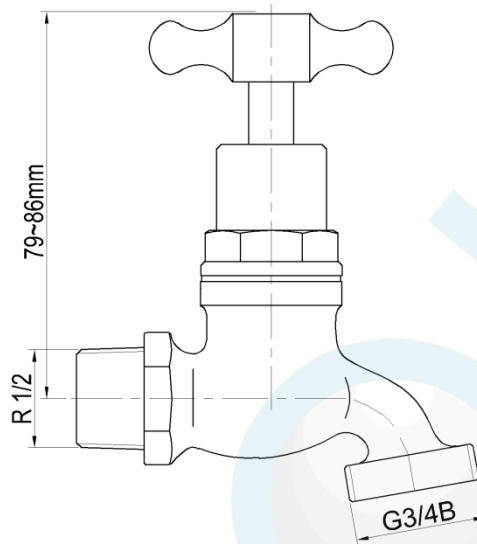

HOSE COCK 1/2" TH RB

Product Code : 60502

Brand Name: elson

### Product Specification

- Complies with AS/NZS 3718, Watermark Licence Number: WMKA 02498
- Material: DR Brass, Complies with AS 2345
- Threads: Complies with AS 1722.2
- End Connectors: Complies with AS 3688
- Suitable for Potable Water, Complies with AS/NZS 4020
- Maximum Working Temperature: 80°C
- Maximum Working Pressure: 1300 KPa
- Flow Rate at pressure 250Kpa: 52.4L/Min

### Additional Feature

- **Double O-ring Seal**

Elson Australasia Pty Ltd

Tel: 02 9625 7899 Fax: 02 9625 7855

Website: [www.elson.net.au](http://www.elson.net.au) E-mail: [sales@elson.net.au](mailto:sales@elson.net.au)